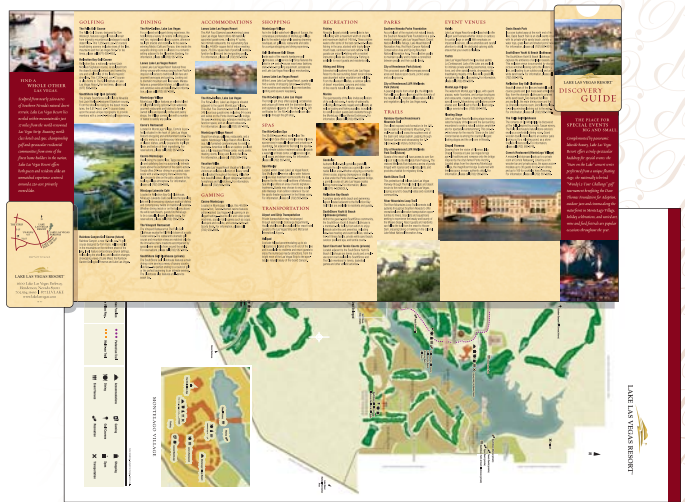

# POCKET CONCIERGE™

Multi-functional key packet that drives revenue back to the property!

illustrations are not to scale; map is 11.0625" x 9.25"

- > holds and protects keycards; no bigger than a credit card, and it opens up to reveal a wealth of information about your hotel
- > walking website - provides a value added service to the guests with maps, floor plans, etc - makes a great souvenir
- > advertise your restaurant, spas and shops
- > generate advertising revenues and develops partnerships
- > consolidates marketing materials into one piece of collateral
- > guests are more likely to keep the keycard inside the Pocket Concierge which will reduce the chances of it demagnetizing